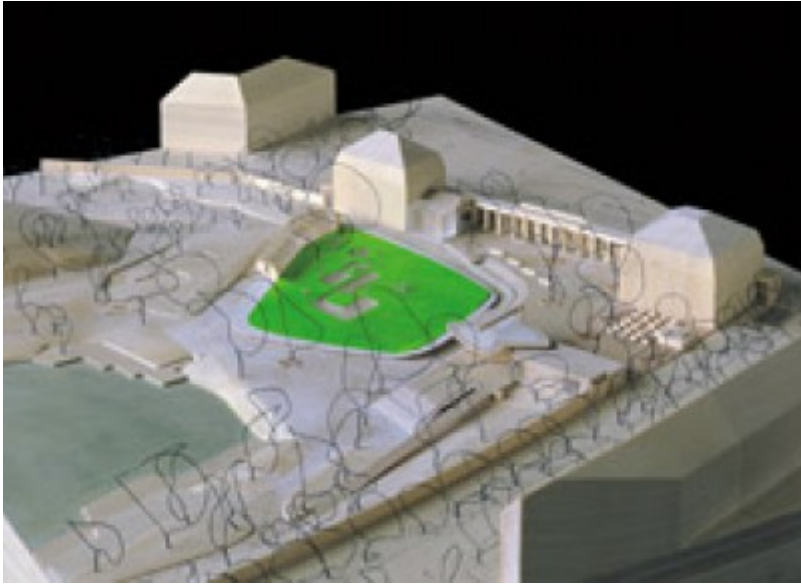

N.105 BOLLES + WILSON 1995 - 2001